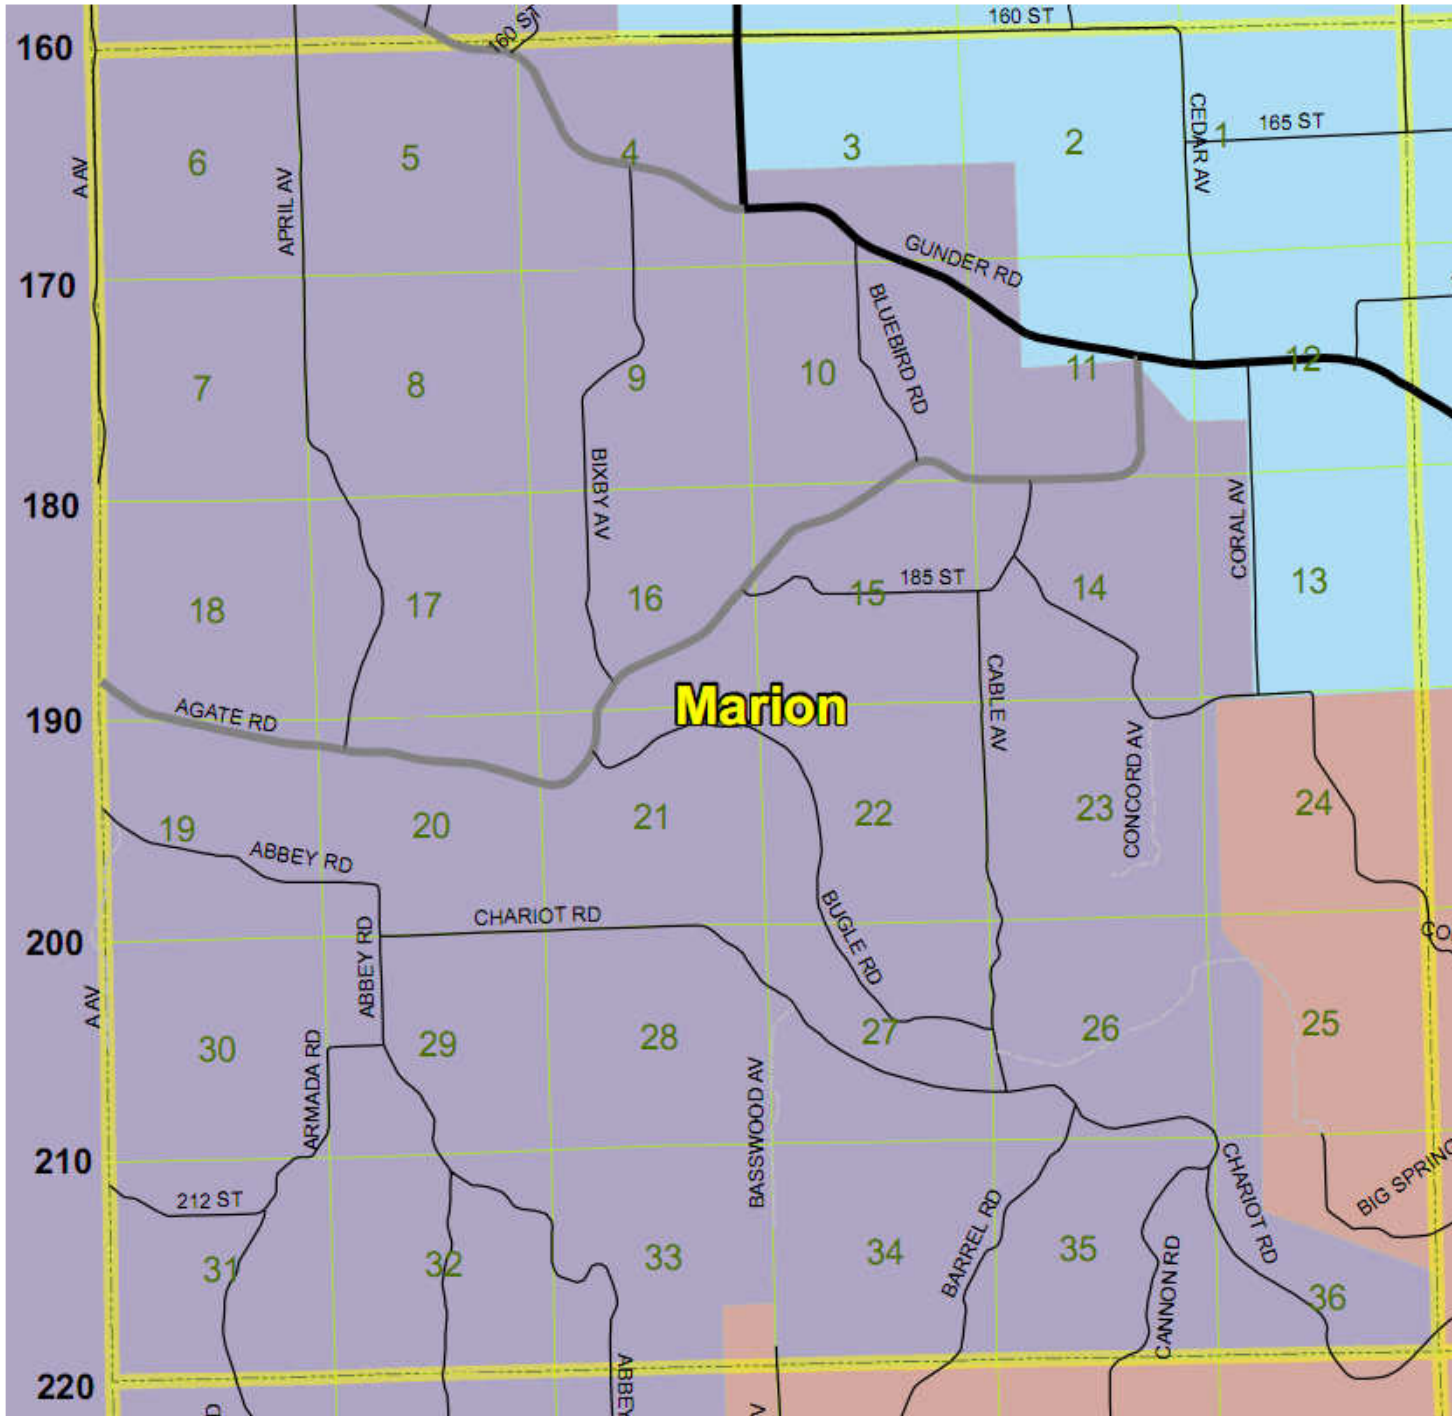

Clayton County, Iowa

Marion

- CENTRAL COMMUNITY SCHOOL DISTRICT
- CLAYTON-RIDGE SCHOOL DISTRICT
- EDGEWOOD-COLESBURG COMMUNITY SCHOOL DISTRICT
- MFL MARMAC COMMUNITY SCHOOL DISTRICT
- POSTVILLE COMMUNITY SCHOOL DISTRICT
- STARMONT COMMUNITY SCHOOL DISTRICT
- VALLEY COMMUNITY SCHOOL DISTRICT
- WESTERN DUBUQUE COMMUNITY SCHOOL DISTRICT