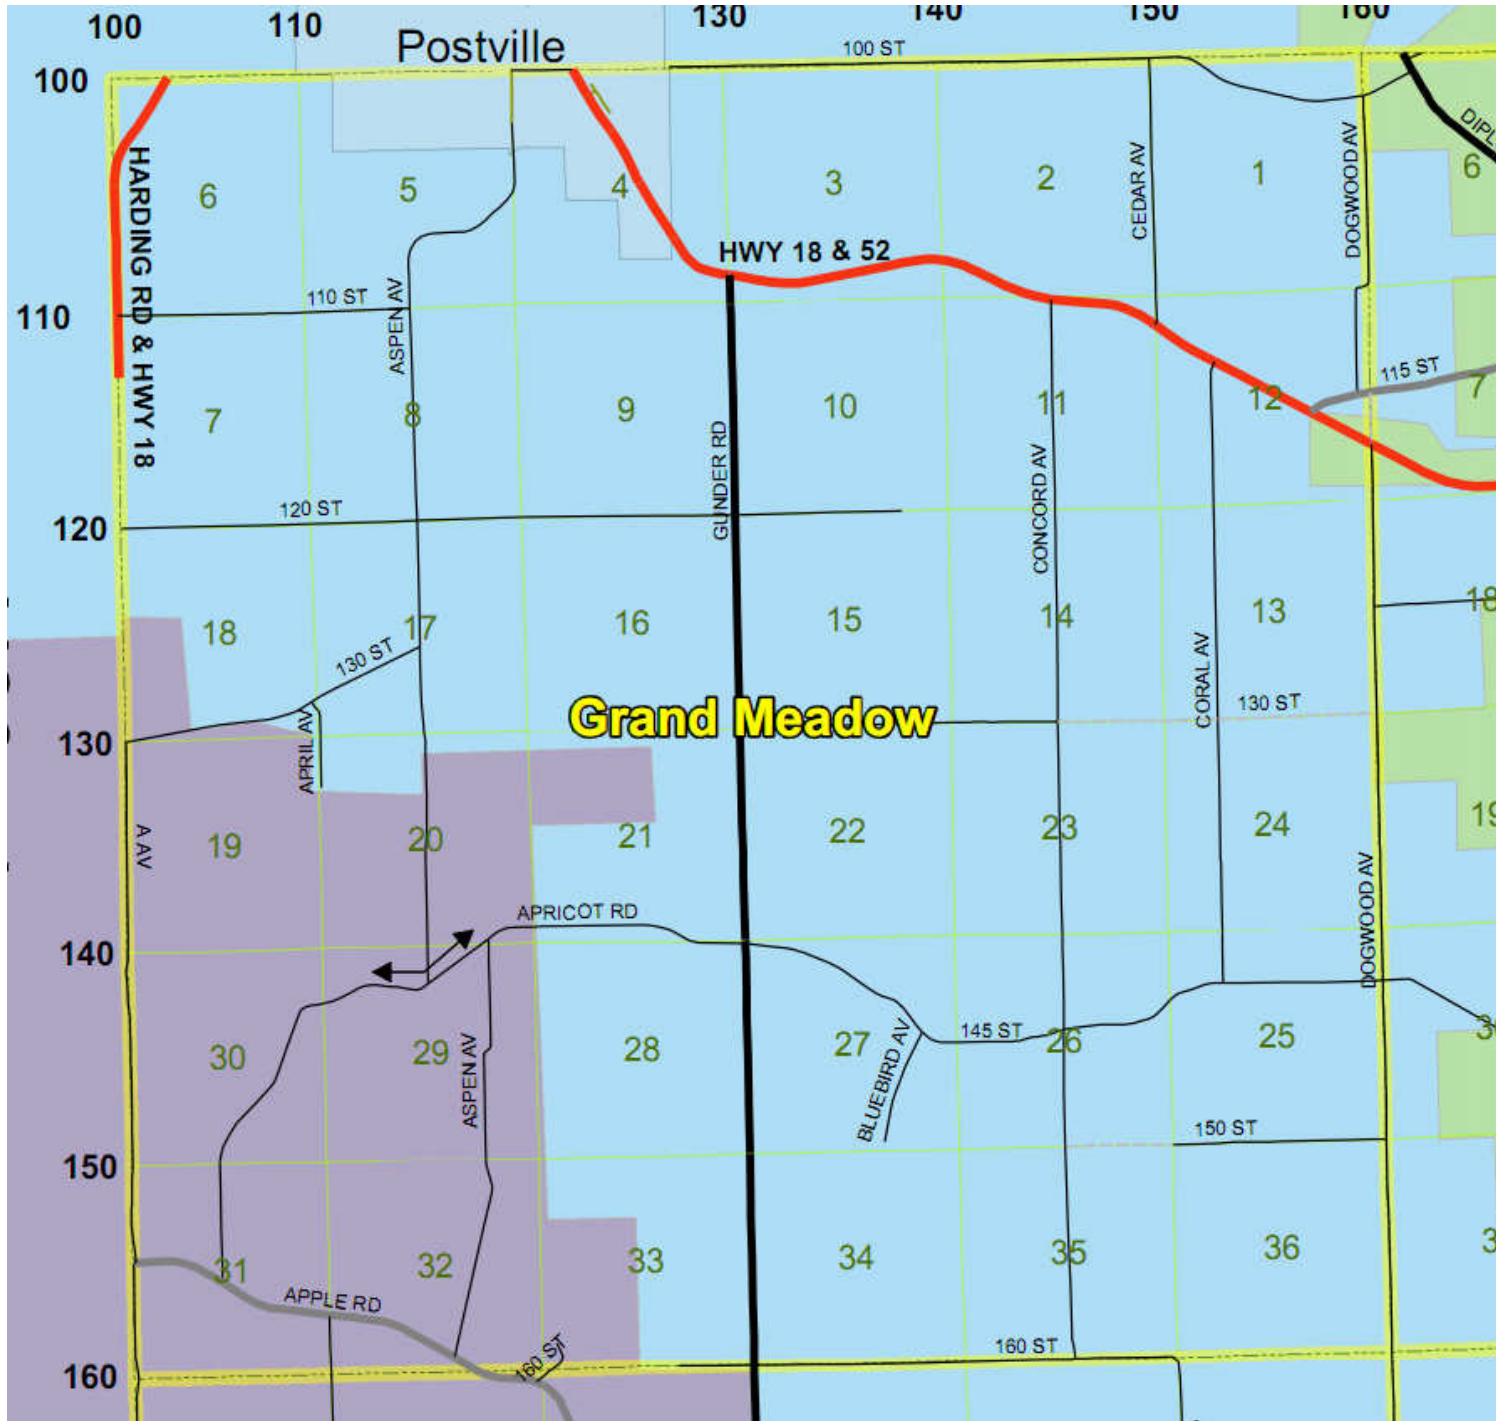

Clayton County, Iowa

Grand Meadow

- CENTRAL COMMUNITY SCHOOL DISTRICT
- CLAYTON-RIDGE SCHOOL DISTRICT
- EDGEWOOD-COLESBURG COMMUNITY SCHOOL DISTRICT
- MFL MARMAC COMMUNITY SCHOOL DISTRICT
- POSTVILLE COMMUNITY SCHOOL DISTRICT
- STARMONT COMMUNITY SCHOOL DISTRICT
- VALLEY COMMUNITY SCHOOL DISTRICT
- WESTERN DUBUQUE COMMUNITY SCHOOL DISTRICT

Lot	1	2	3	4	5	6
1	1	2	3	4	5	6
2	7	8	9	10	11	12
3	13	14	15	16	17	18
4	19	20	21	22	23	24
5	25	26	27	28	29	30
6	31	32	33	34	35	36