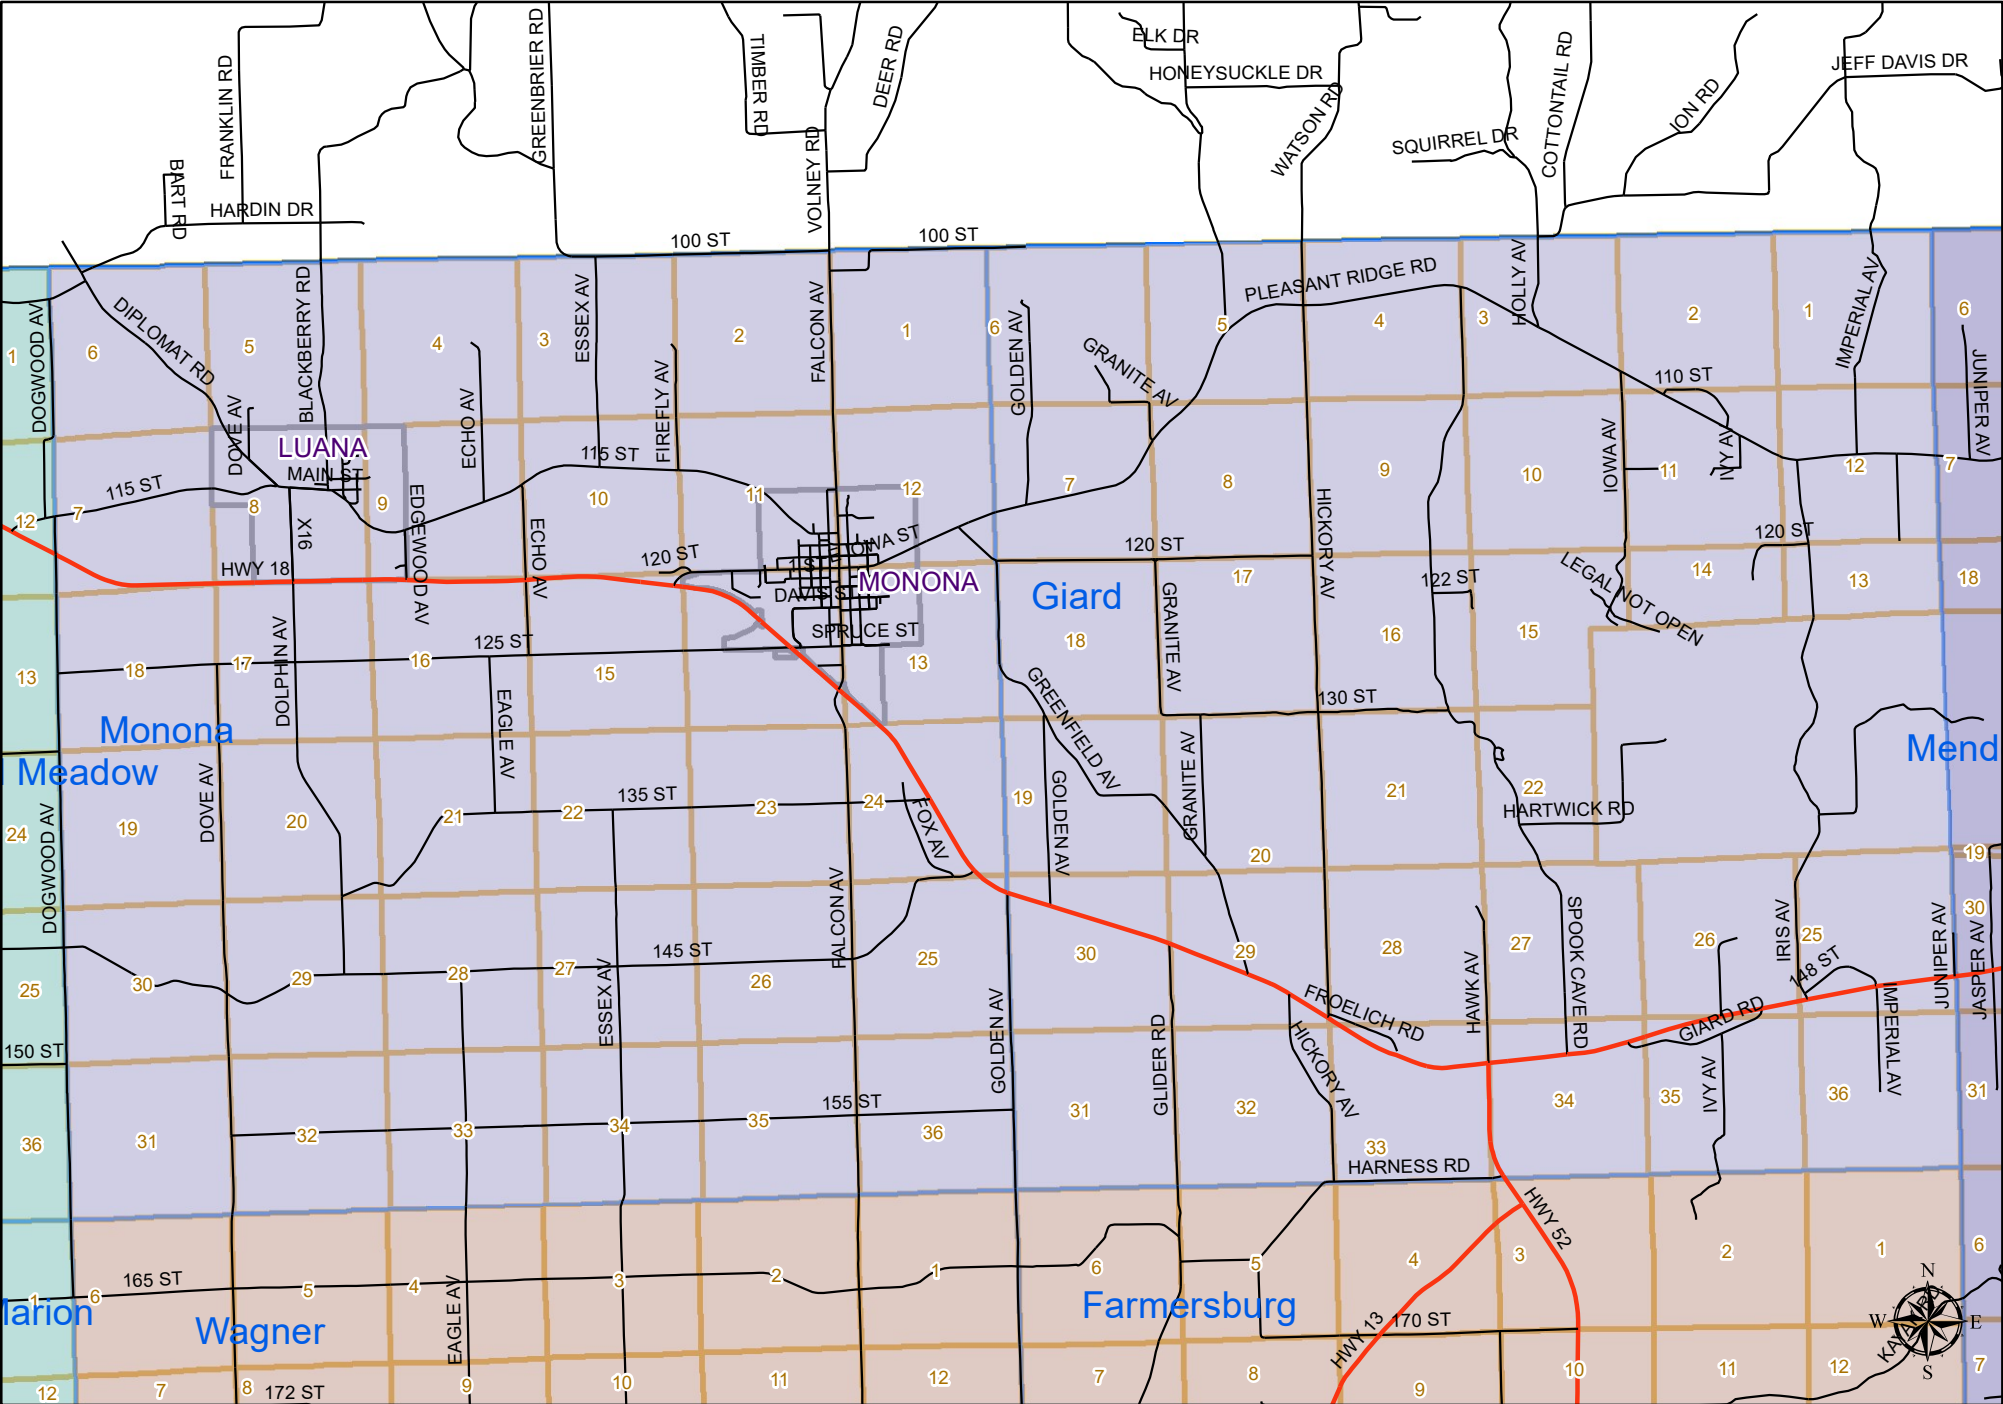

# Giard-Monona

0 0.5 1 2 3 4 Miles

Date: 5/17/2022