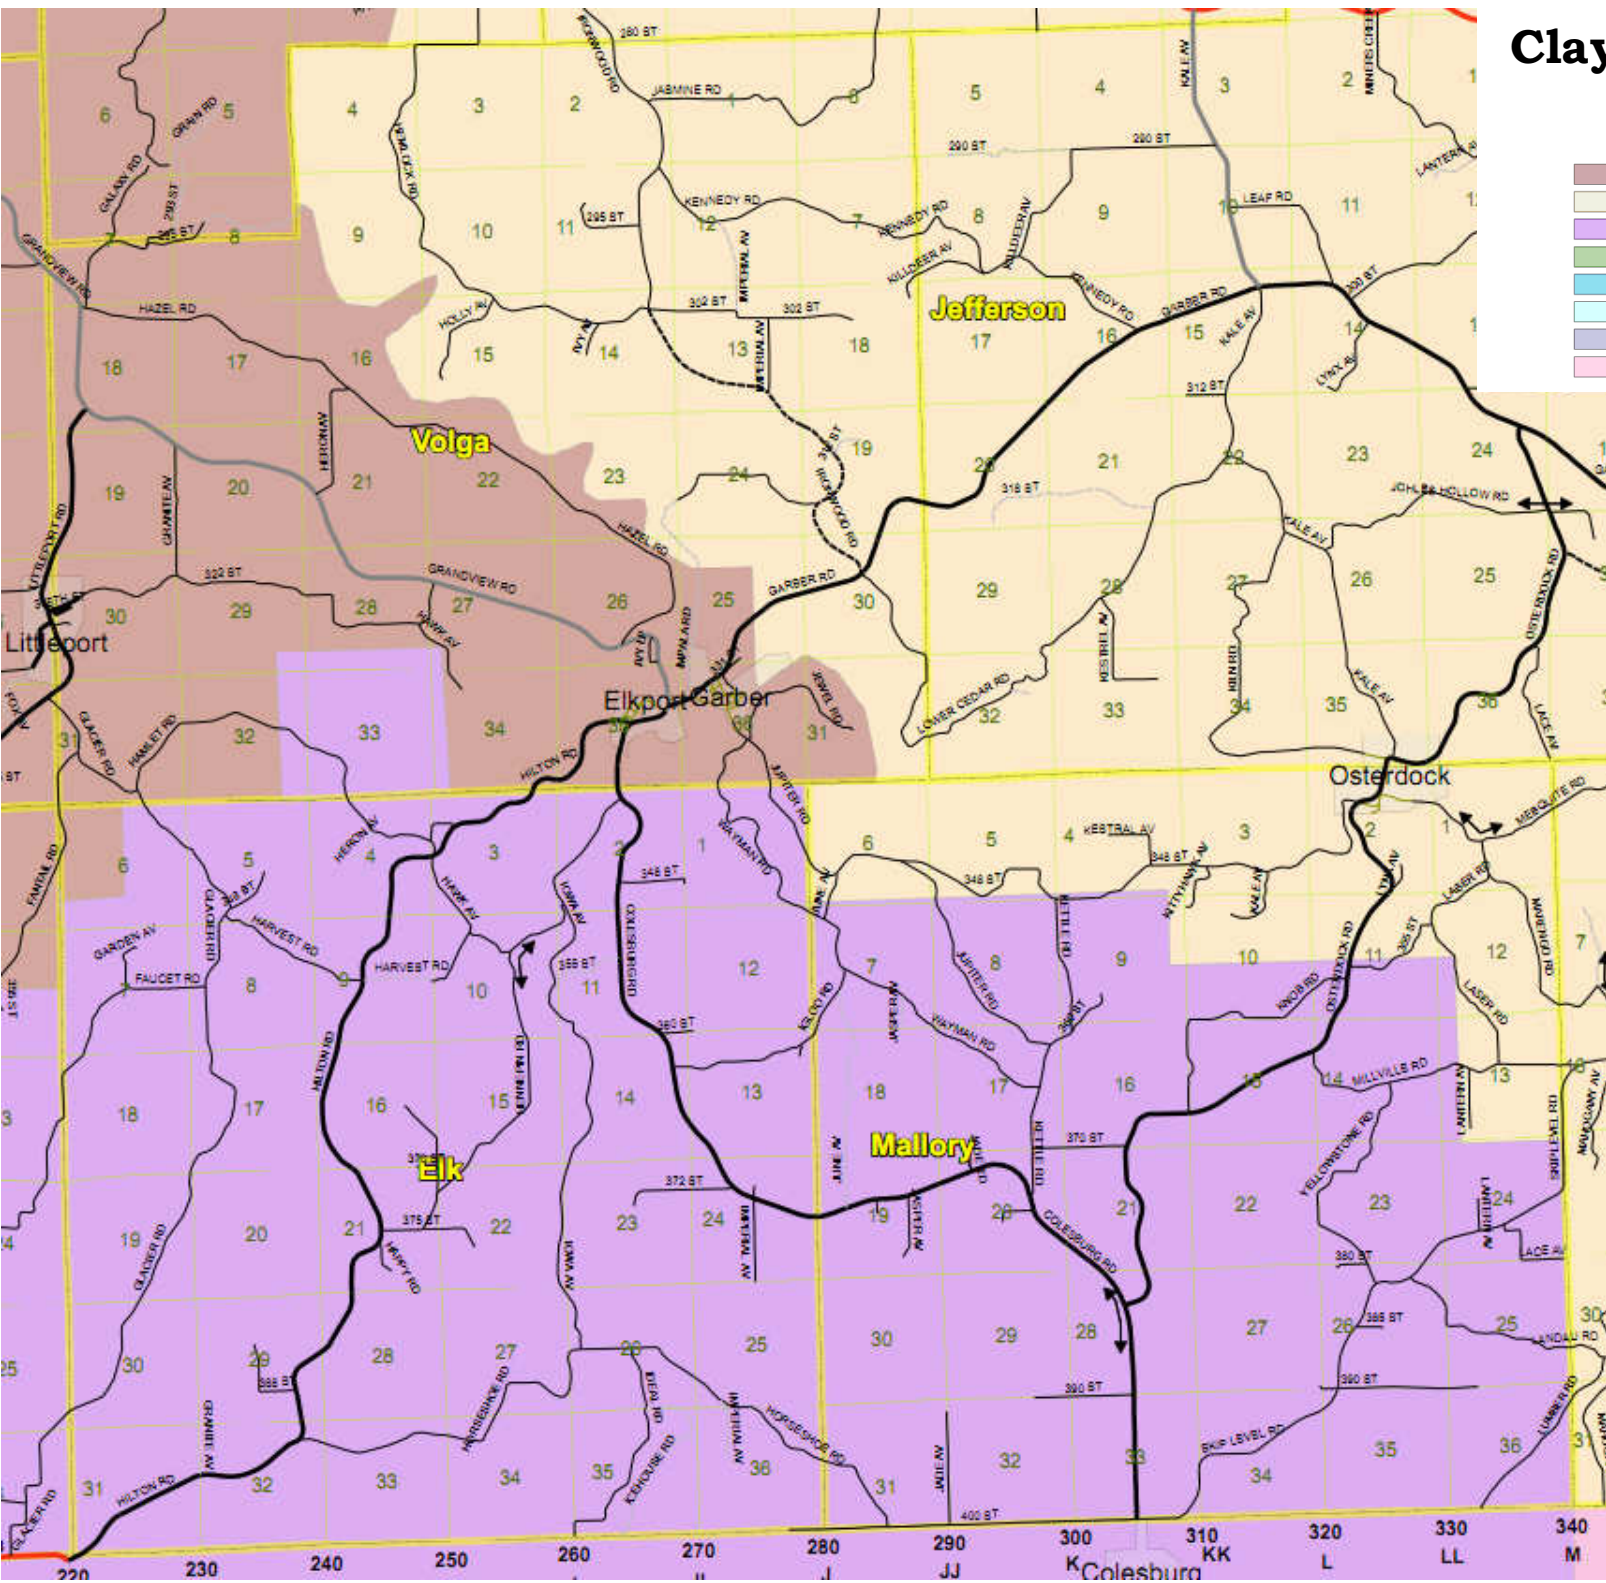

Clayton County, Iowa Elk-Mallory-Volga

- CENTRAL COMMUNITY SCHOOL DISTRICT
- CLAYTON-RIDGE SCHOOL DISTRICT
- EDGEWOOD-COLESBURG COMMUNITY SCHOOL DISTRICT
- MFL MARMAC COMMUNITY SCHOOL DISTRICT
- POSTVILLE COMMUNITY SCHOOL DISTRICT
- STARMONT COMMUNITY SCHOOL DISTRICT
- VALLEY COMMUNITY SCHOOL DISTRICT
- WESTERN DUBUQUE COMMUNITY SCHOOL DISTRICT

K Colesburg KK L LL M